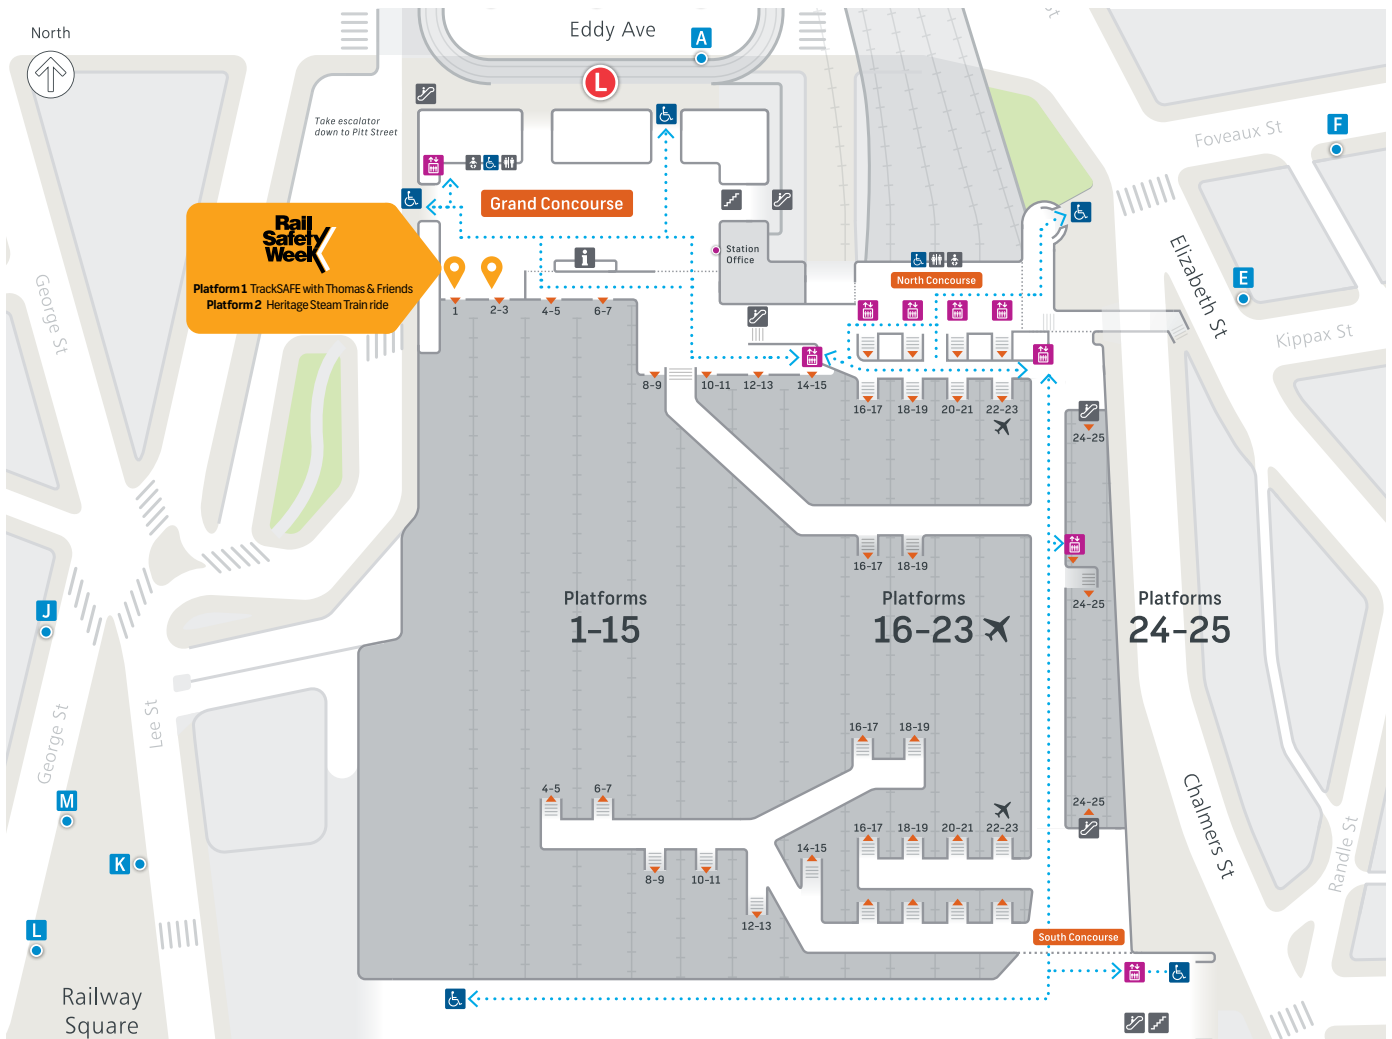

Rail Safety Week events at Central Station

Find your way to Rail Safety Week events at the Grand Concourse, Platforms 1 and 2.

If you have a pram, always use the lifts. Take extra care when using stairs and escalators with children. And remember, our staff are always there to help.

Please note the locations of lifts, escalators and accessible paths prior to arriving at the station.

Lift

Accessible path

Escalator

Bus interchange

Bus stands

Light rail stop

Ticket machines